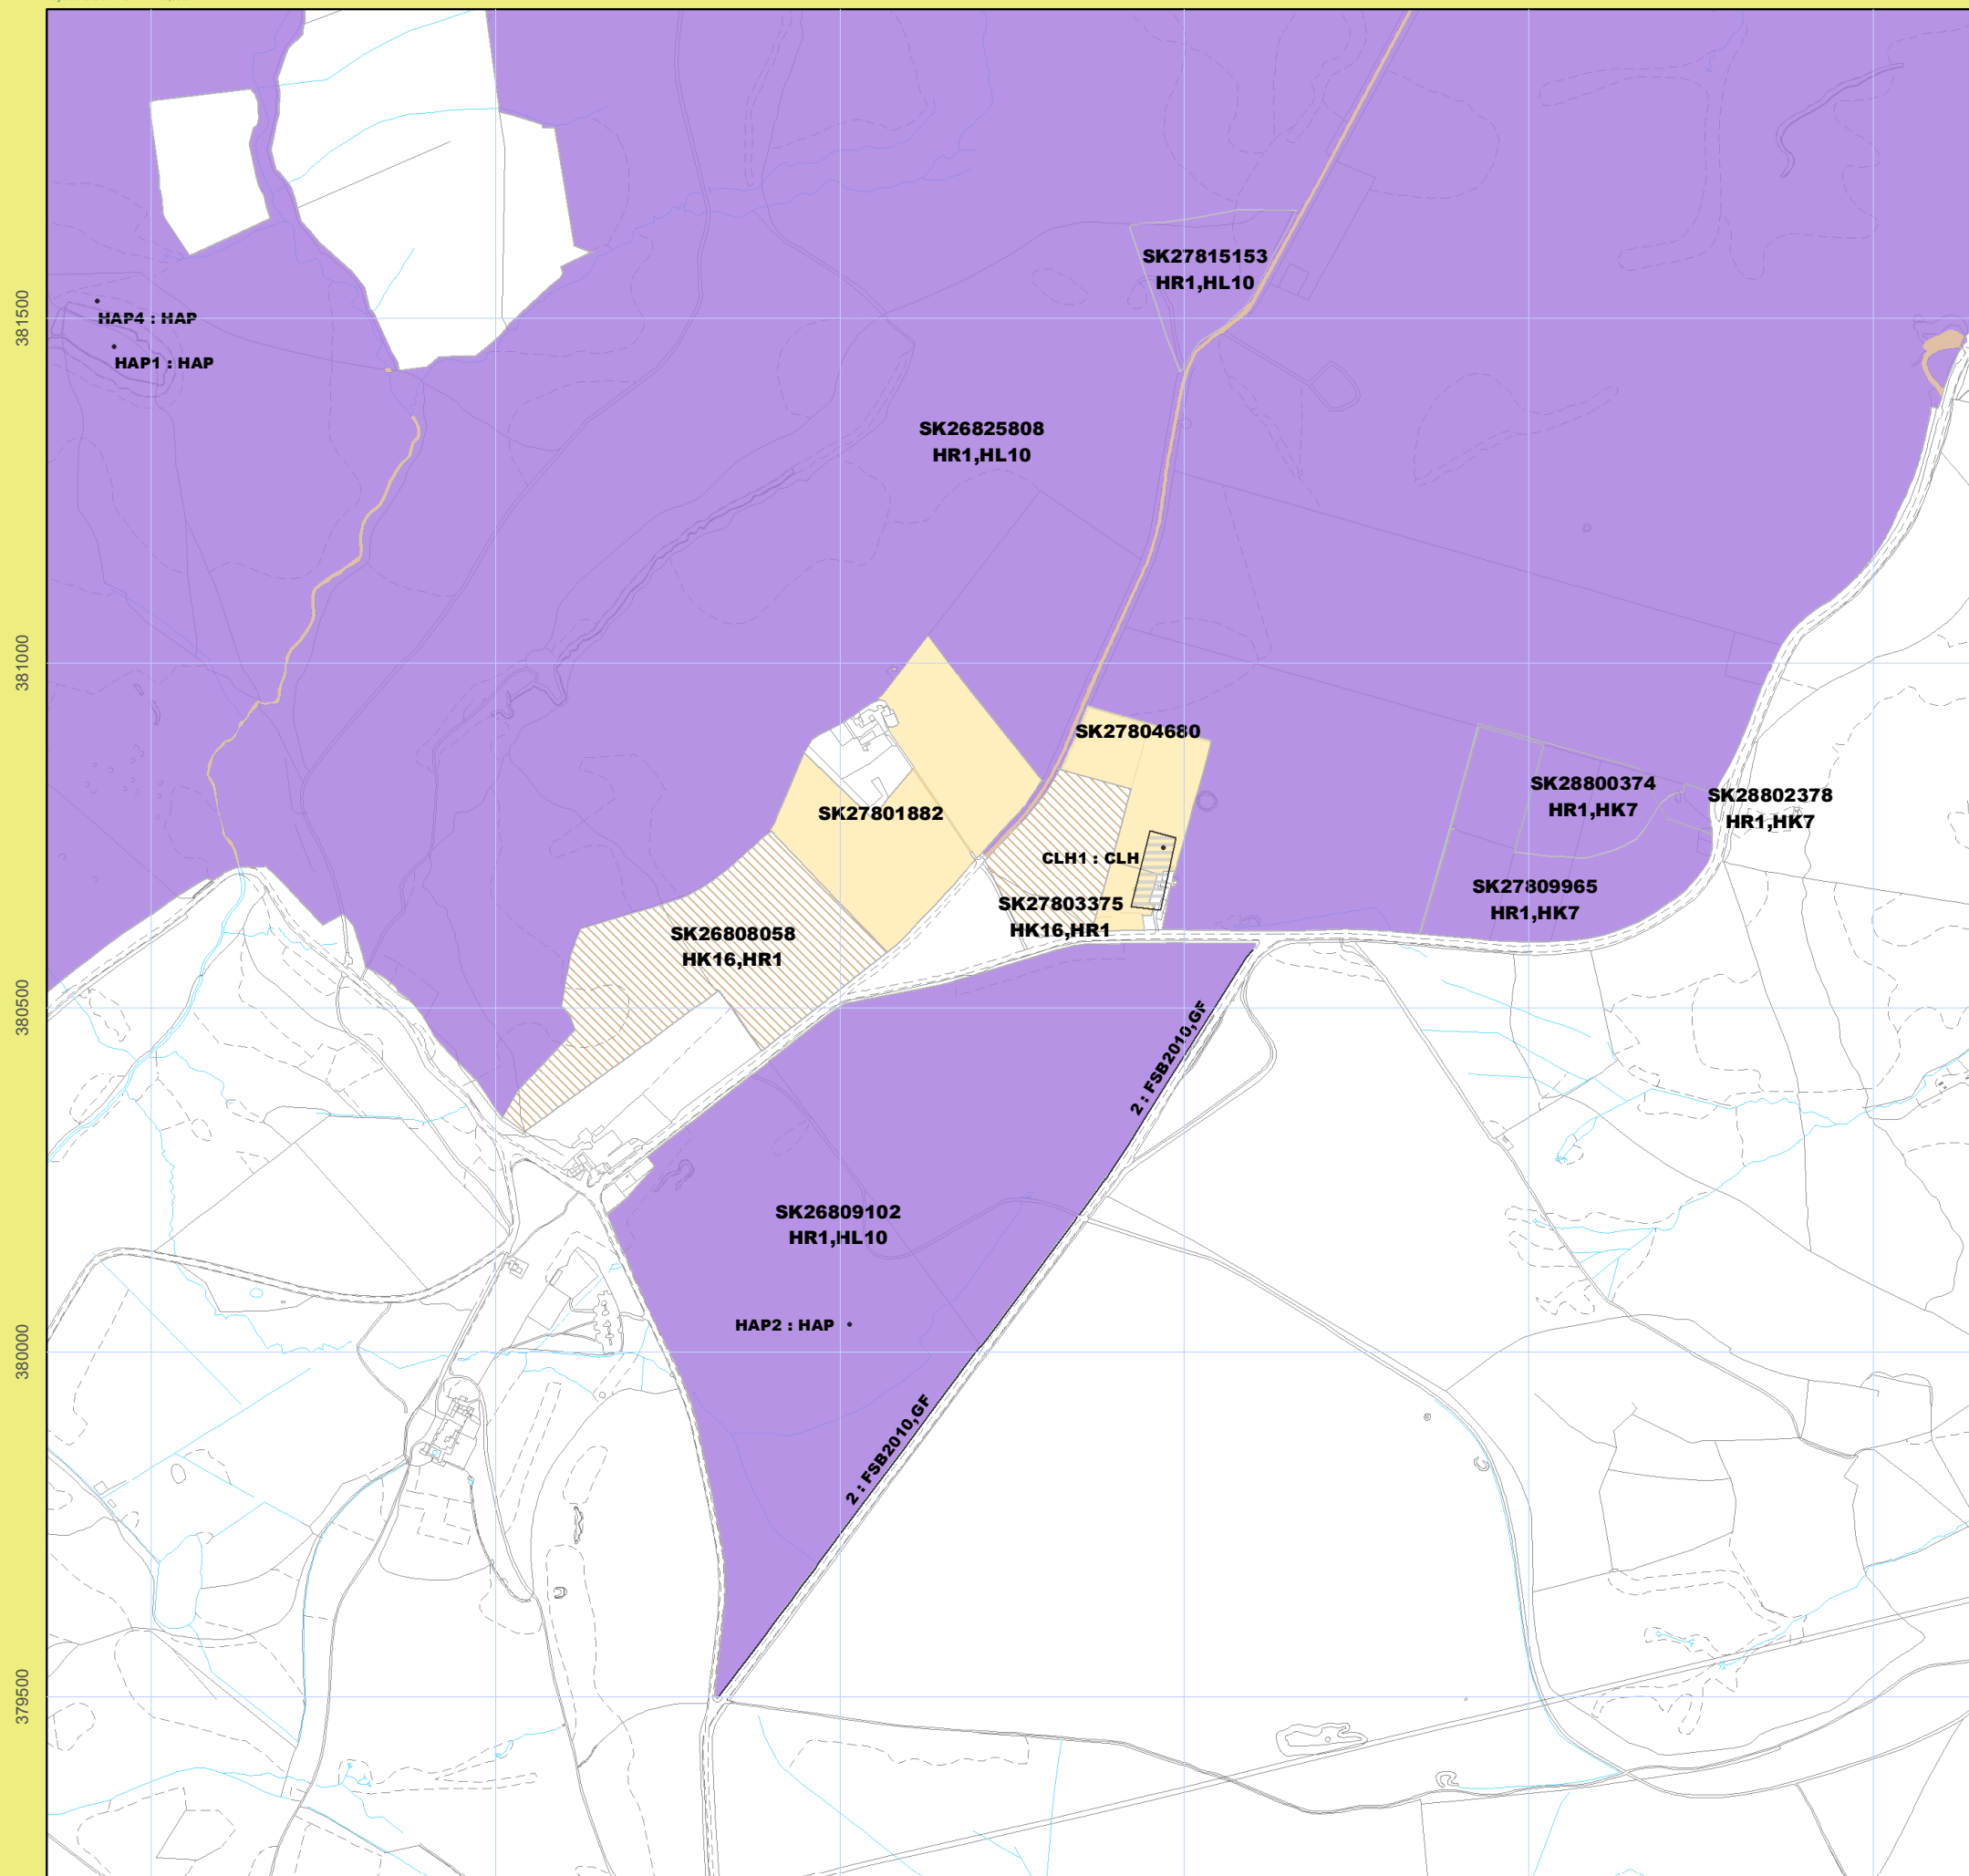

# Burbage Moors HLS

- Capital Items
- Linear Features: Capital Items
- ▭ Part Parcel Features: Capital Items
- RLR Permanent Ineligible Features
- RLR & Whole Parcel Options: RLR (No Options Present)
- ▨ RLR & Whole Parcel Options: HK - Grassland
- HR

Map provided for the sole purpose of supporting ES Scheme Applications and Agreements.  
 Map produced by Natural England. © Crown copyright and database right 2013.  
 Ordnance Survey licence number 100022021.