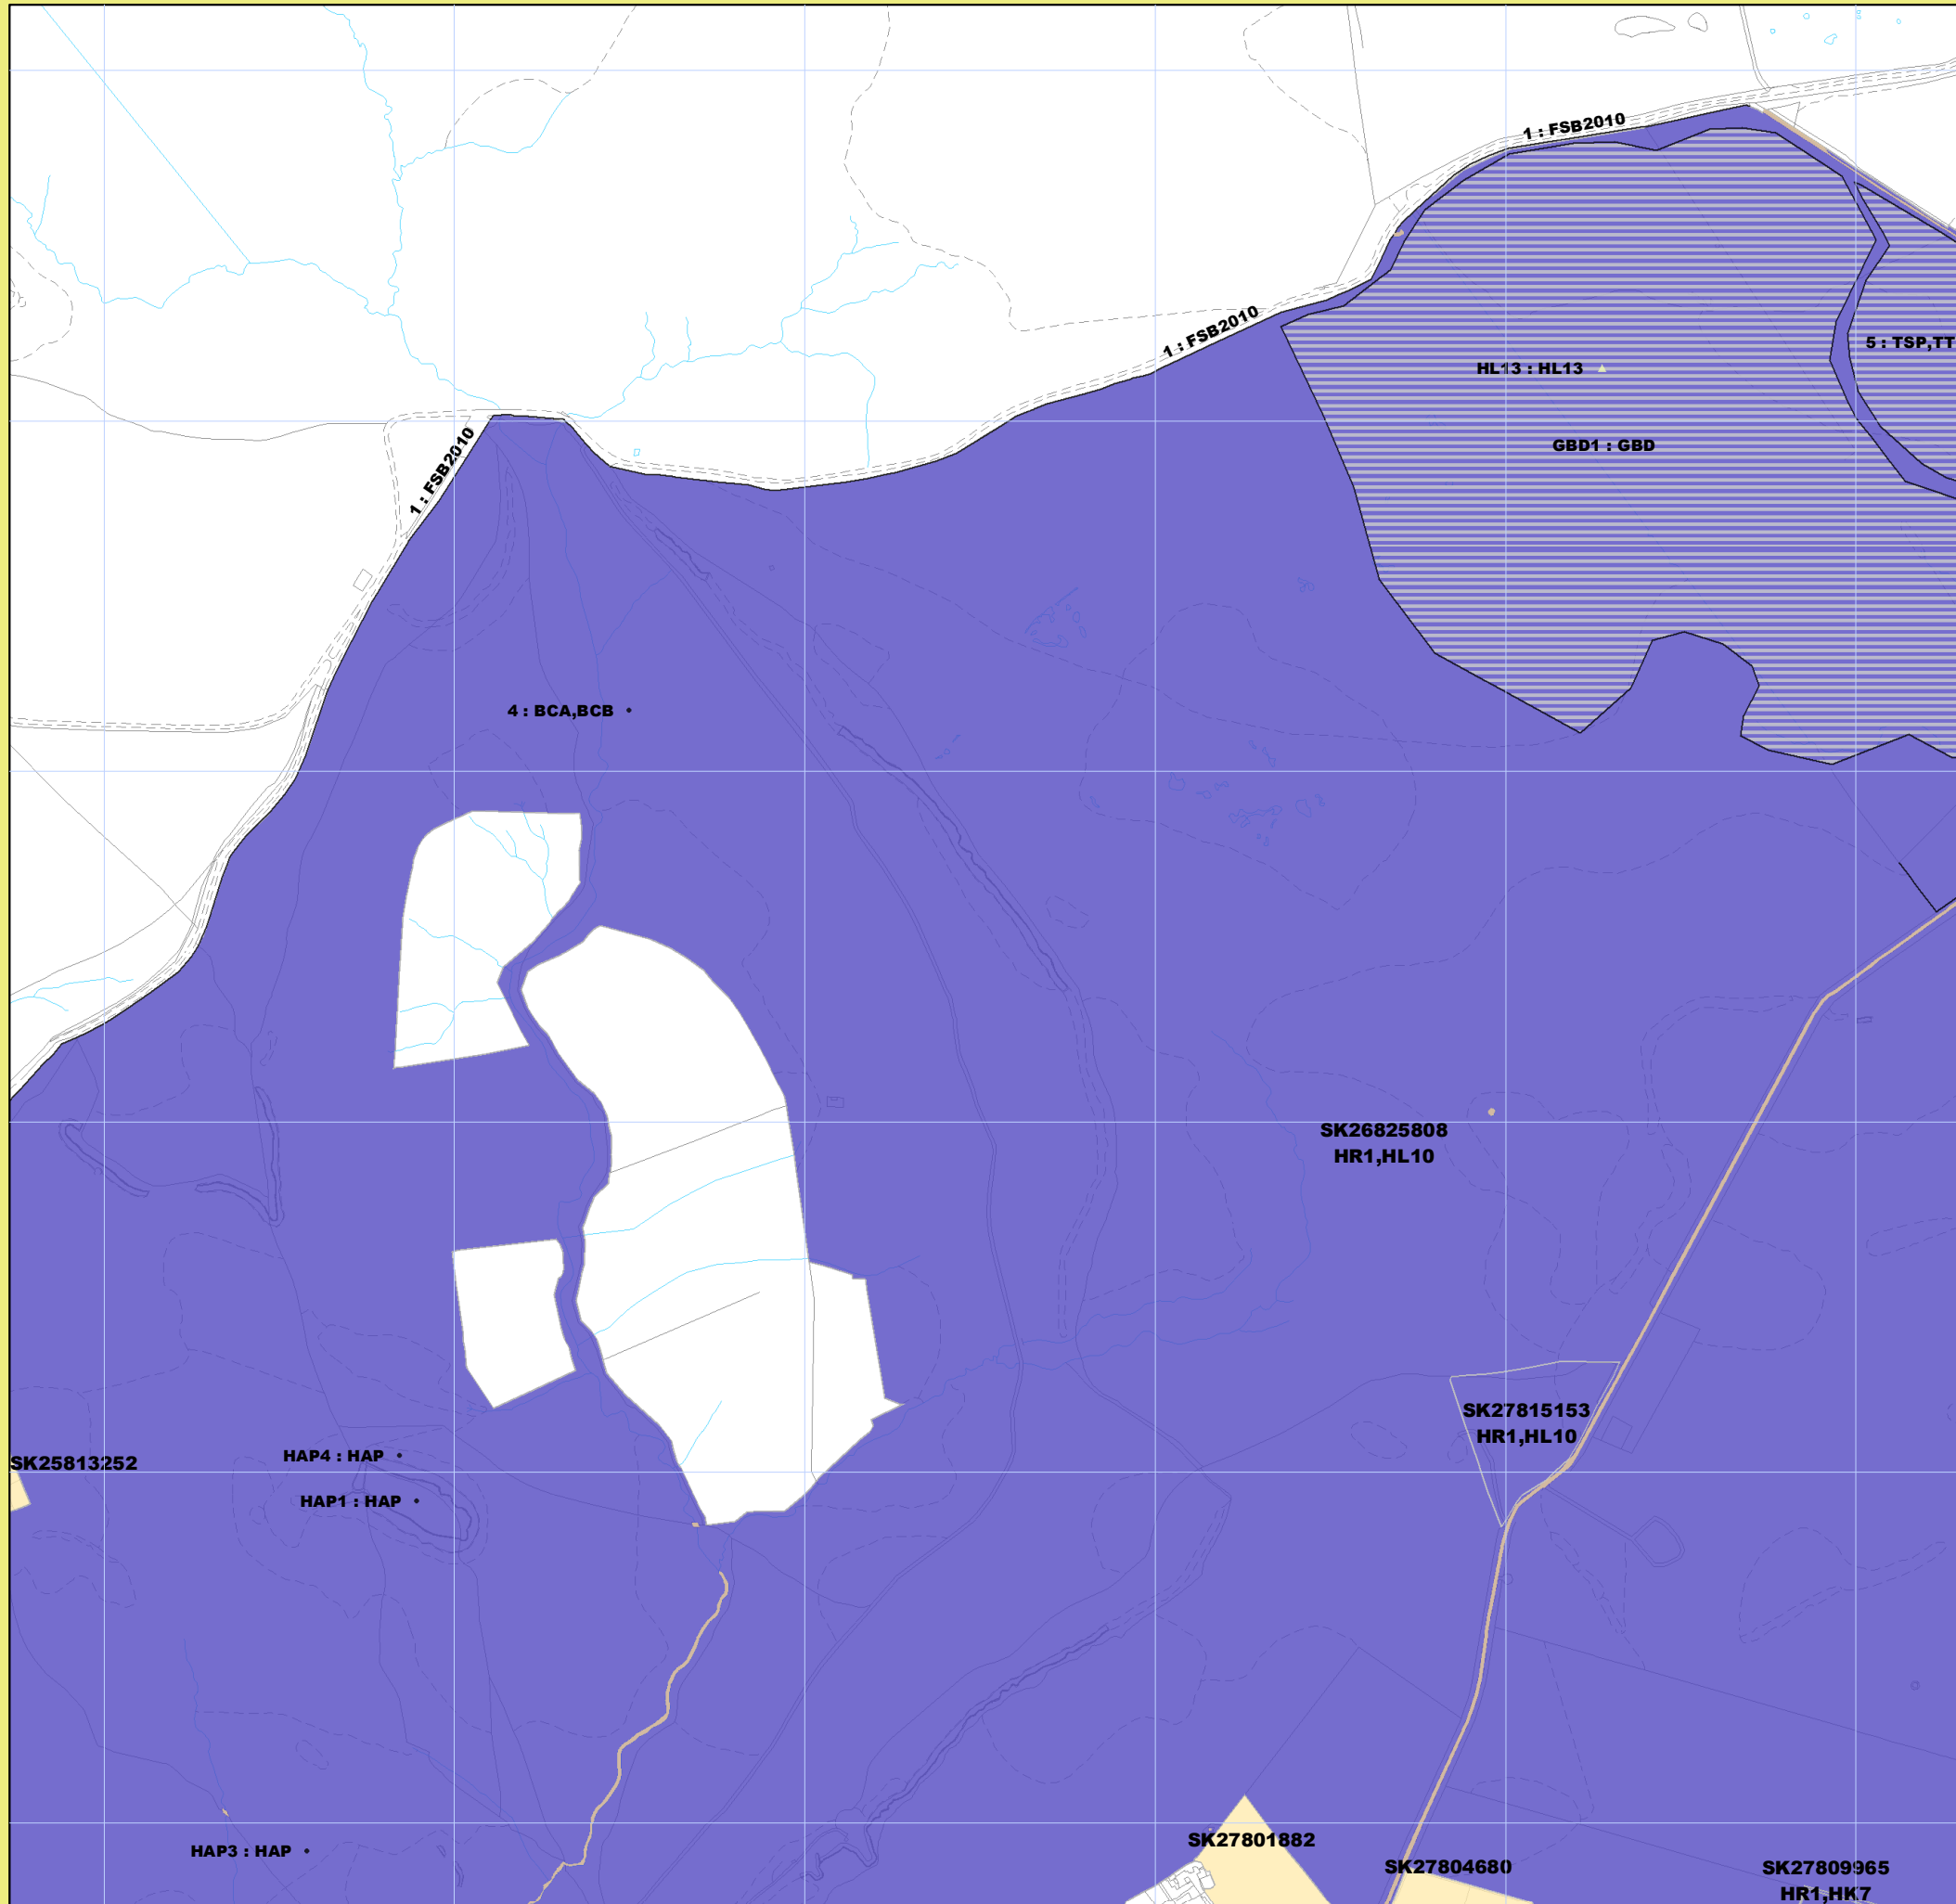

Burbage Moors HLS

- Capital Items
- ▲ HL
- Linear Features: Capital Items
- ▭ Part Parcel Features: Capital Items
- RLR Permanent Ineligible Features
- RLR & Whole Parcel Options: RLR (No Options Present)
- HR

Map provided for the sole purpose of supporting ES Scheme Applications and Agreements.
 Map produced by Natural England. © Crown copyright and database right 2013.
 Ordnance Survey licence number 100022021.